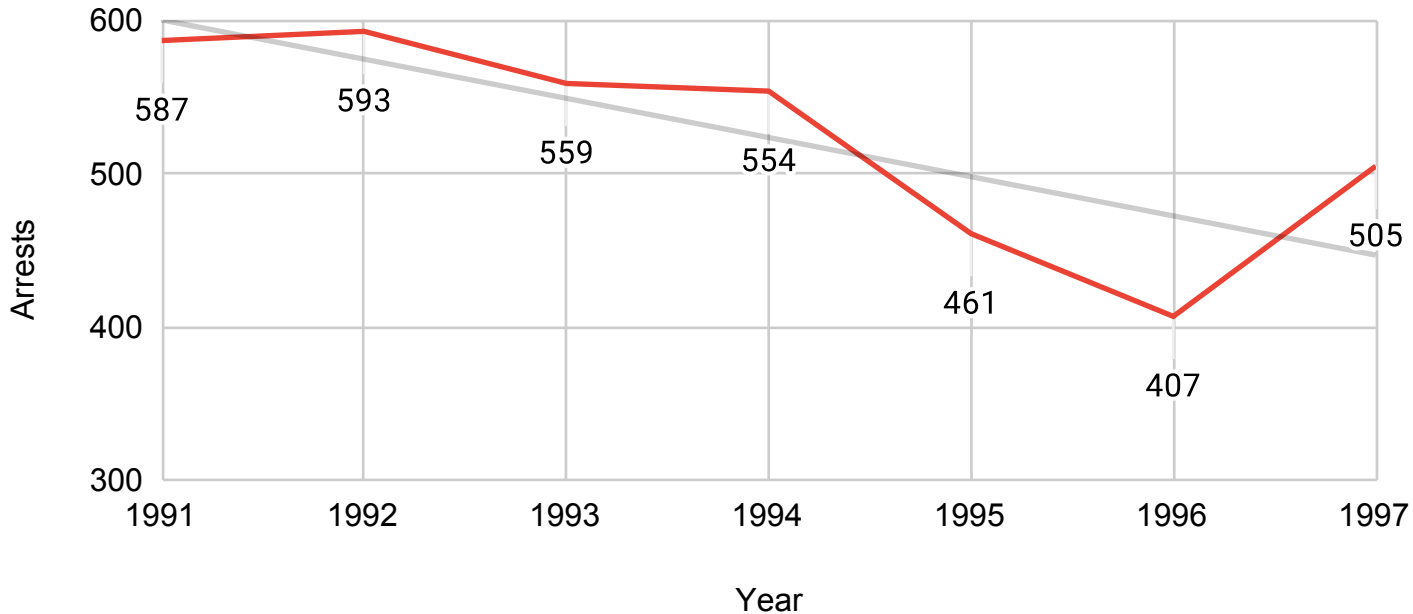

# Murder Rates for Detroit 1991 to 1994 (Annual Reports)

(DPD

557 Trendline for Murder  $R^2 = 0.634$